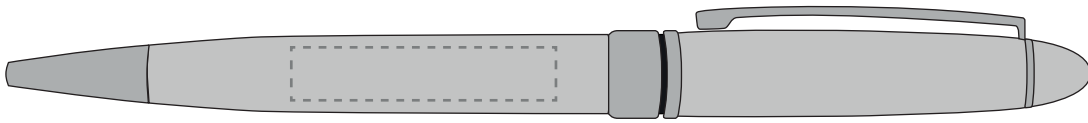

Your Ref:	Quantity:	Product Code: TPC930101
Our Ref:	Version: 1	Product Colour: SILVER

PRINTING CONCERNS:

We stock this item in the following colours

**PANTONE REFERENCE(S)**

- Colour 1
- Colour 2
- Colour 3
- Colour 4

ARTWORK SCALE 100%

ARTWORK SCALE 100%

Print Area:
35mm x 7mm

Product Image for visualisation
- colours may vary

The dashed line is to demonstrate print area and will not appear on your printed item

PLEASE NOTE: